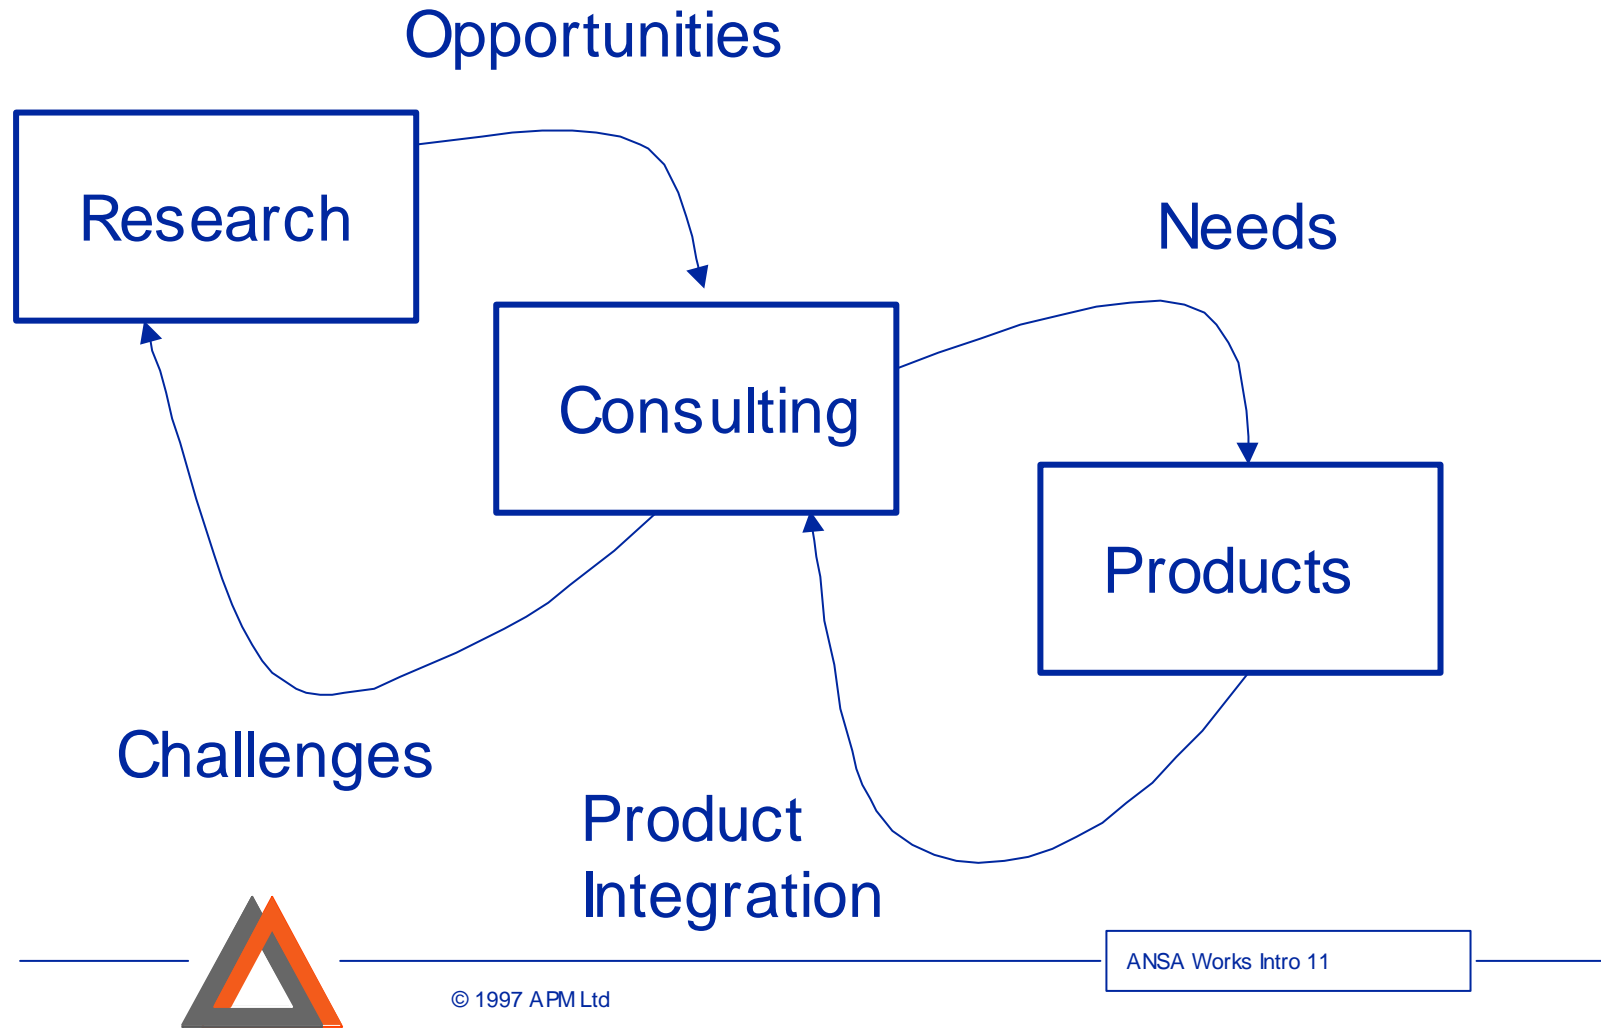

The APM Pipeline