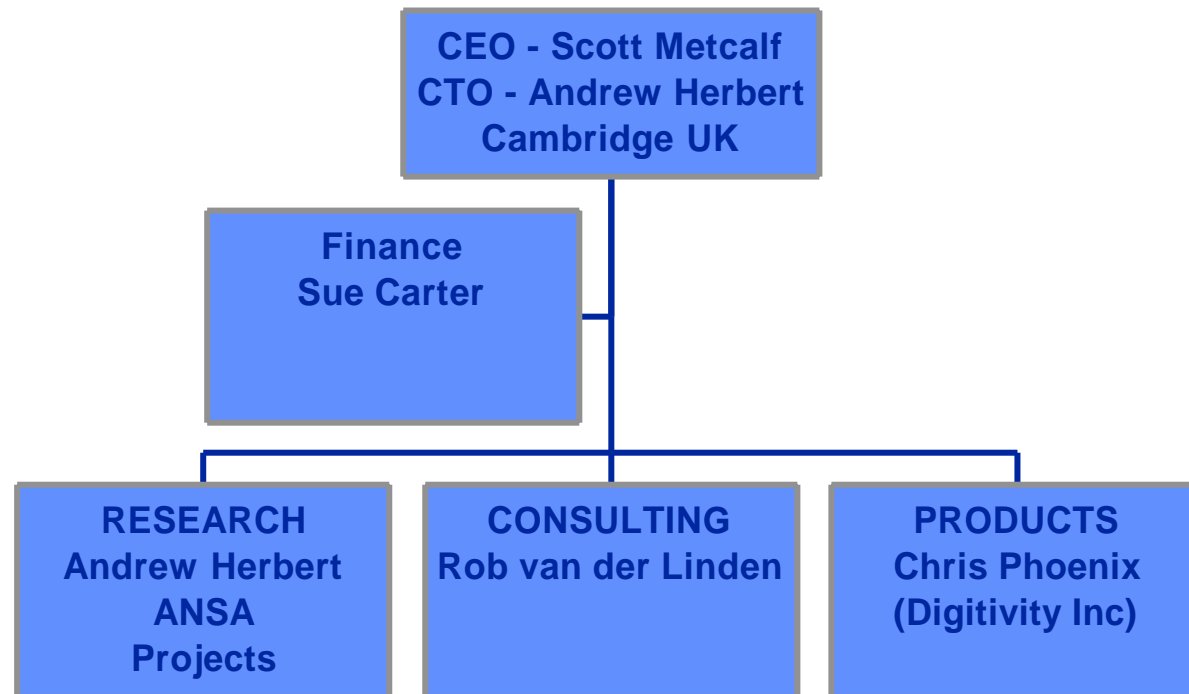

New Organization