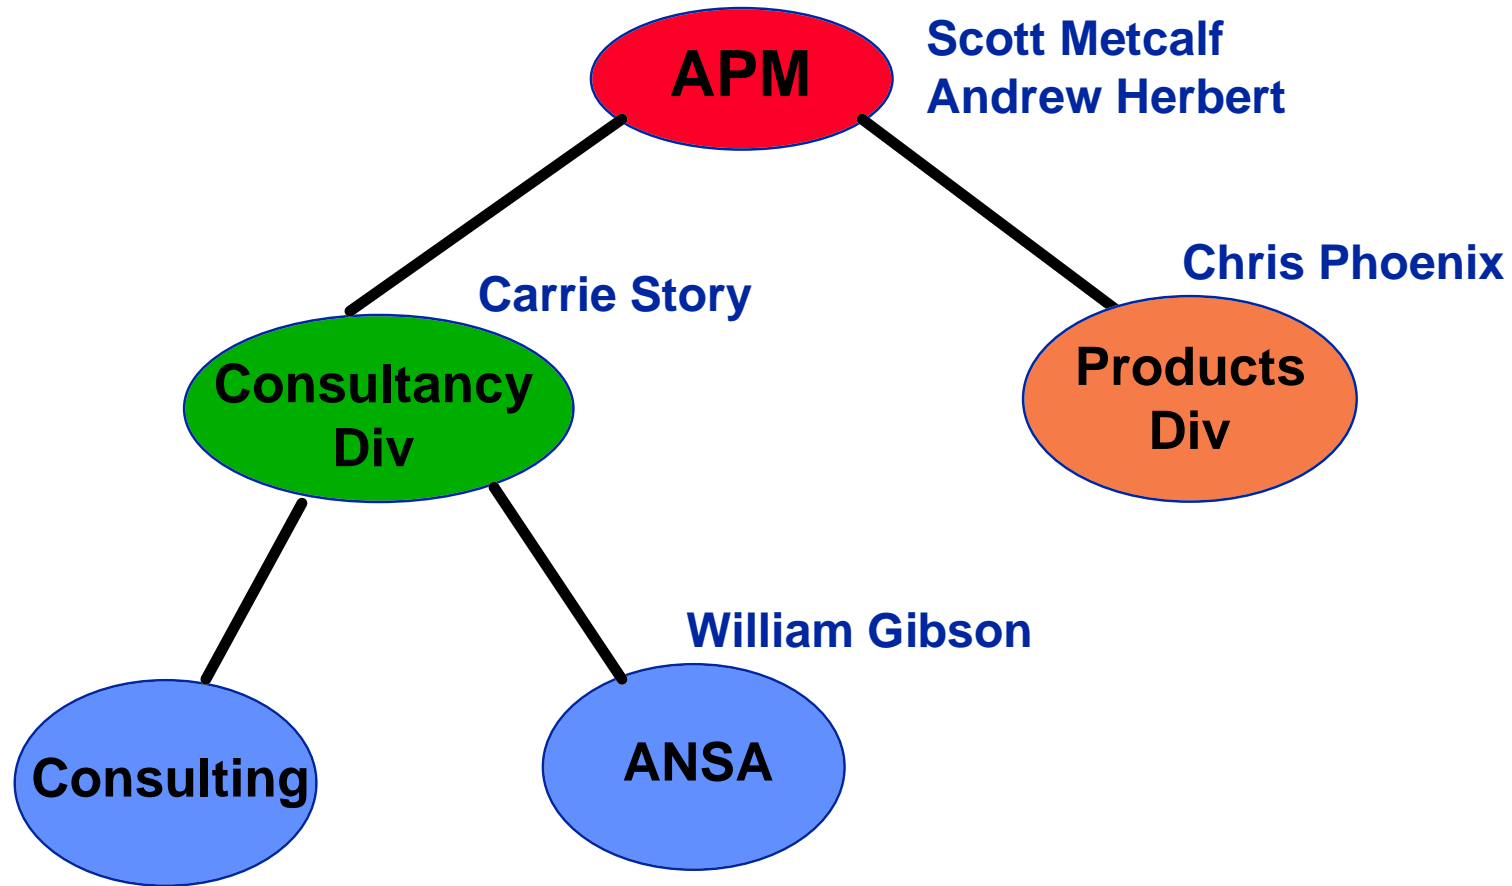

ANSA & APM Ltd